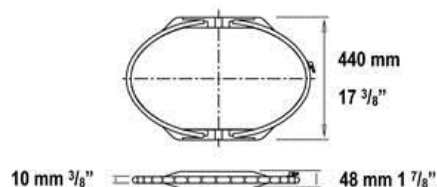

TECHNICAL SPECIFICATIONS NT4 HYBRID

NT4 HYBRID

Max. operating pressure	12 bar
Max. lifting capacity	70 tonnes
Max. lifting capacity at max. lifting height	9.5 tonnes
Insertion height	10 mm / 48 mm
Max. lifting height	N x 440 mm
Effective lifting height	N x 392 mm
Volume	99 liter
Max. air contents	1,287 liter
Temperature range	-20 °C till +65 °C
Weight	15.5 kg
Safety factor	> 4

ACCESSORIES	Art. Nr.	ACCESSORIES	Art. Nr.
Valise NT4 Hybrid	8700.0320	Shut off hose 2m / red / rubber	8700.1352
Accessory case	8700.0795	Shut off hose 2m / yellow / rubber	8700.1357
Regulator c/w 2m black rubber inlet hose	8700.0570	Shut off hose 2m / green / rubber	8700.1362
Handheld dual controller 12 bar	8700.0552	Shut off hose 2m / blue / rubber	8700.1367
Dual air cylinder connector	8700.0620	Shut off hose 2m / red	8700.1258
Delivery hose 12 bar / 8m / red / rubber	8700.1332	Shut off hose 2m / yellow	8700.1263
Delivery hose 12 bar / 8m / yellow / rubber	8700.1337	Shut off hose 2m / green	8700.1273
Delivery hose 12 bar / 8m / green / rubber	8700.1342	Shut off hose 2m / blue	8700.1283
Delivery hose 12 bar / 8m / blue / rubber	8700.1347	Connector key	8700.2008
Delivery hose 12 bar / 10m / red	8700.1107	Solid quick connector	8700.2050
Delivery hose 12 bar / 10m / yellow	8700.1112	PowerPlate	8420.0060
Delivery hose 12 bar / 10m / green	8700.1117	PowerPlate plug	8700.2075
Delivery hose 12 bar / 10m / blue	8700.1122	Floor mat	8700.0715
		Floor mat plug	8700.2040